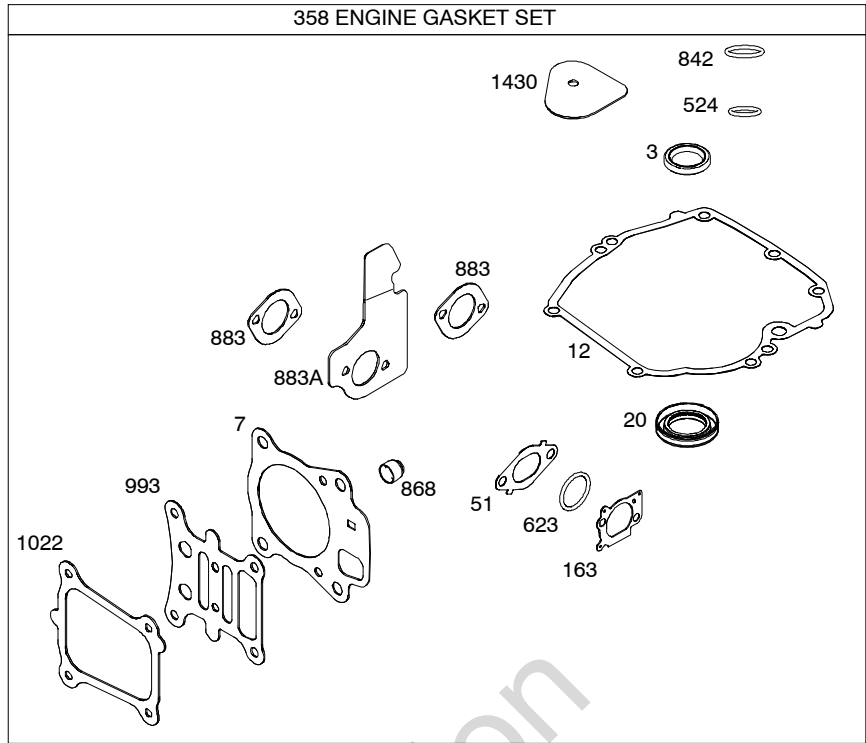

Illustrated Parts List

Model Series

12S900

TYPE NUMBERS
0100 through 2732.

TABLE OF CONTENTS

Air Cleaner	8
Alternator	11
Blower Housing	5
Camshaft	2
Carburetor	9
Carburetor Overhaul Kit	9
Controls	10
Covers/Guards	5
Crankshaft	2
Cylinder	2
Cylinder Head	3
Electric Starter	11
Exhaust System	7
Flywheel	5
Fuel Supply	6
Gasket Set - Engine	4
Gasket Set - Valve	3
Governor Spring	10
Ignition	11
Lubrication	6
Operator's Manual	2
Piston/Rings/Connecting Rod	2
Rewind Starter	5
Sump	4
Thermostat	10
Valves	3
Warning Label	2

Illustrations cover a range of engines. Parts shown without text may not be used on your specific engine.

12S900

718 

718 

358 ENGINE GASKET SET

Illustrations cover a range of engines. Parts shown without text may not be used on your specific engine.